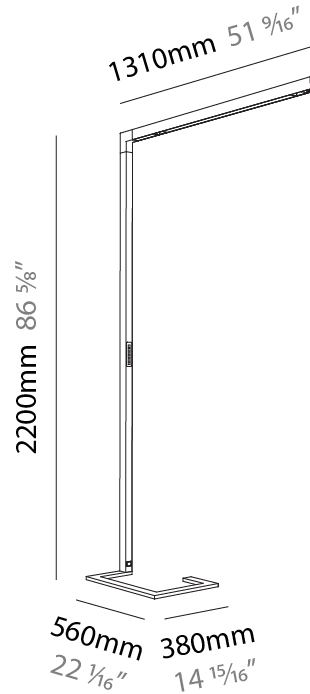

PROJECT
TYPE
SPECIFIER
QUANTITY
DATE

HYPRO-F 90 PORTABLE

A340004-

base number   Color   Finishes   Finishes   Finishes   Finishes   Finishes   Diffuser

1. To build a product code in our configurator select the specify button on the base model # product page
2. To build a manual product code on this datasheet choose from the options listed below in blue font and add the suffix to the base model #

GENERAL

Series: Hypro-F
Subseries: Hypro-F 90
Partner: Prolicht
Division: Architectural
Installation: Portable
Product Type: Floor
Mounting Location: Floor
Light Distribution: Direct / Indirect

PHYSICAL

Shape: Abstract
Length (mm): 1310
Length (in): 51 ⁹/₁₆"
Width (mm): 380
Width (in): 14 ¹⁵/₁₆"
Height (mm): 2200
Height (in): 86 ⁵/₈"
Diffuser: PMMA - Micro-prism / Rico
Fixture Finish: ANA / SSR / BKV / CWI / CRY / HAB / MSR / UFT / ITA / RUA / OGR / FTG / MYG / RWR / LOD / PUS / FRO / FUP / KIA / POP / BLS / SPG / MEY / GOH / CHC / COM / ABZ / JAG / OBR / MOS / ROR
Fixture Material: Aluminum Die Cast

ELECTRICAL

Lamp Type: LED (Zhaga Standard)
Input Wattage (W): 96
Total Output Wattage (W): 87.3
Driver Included: Yes
Driver Location: Integrated
Input Voltage (V): 120 - 277

LED

Color Temperature (°K): 3000 / 4000 / TW
Max. Delivered Lumen (lm): 4068-7001
CRI: >90 CRI

OPTICAL

RATINGS AND CERTIFICATIONS

Certified By: Certified for North American Standards
IP rating: IP20