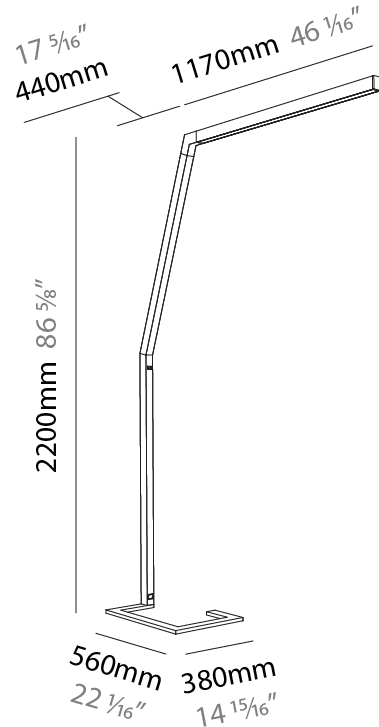

PROJECT
TYPE
SPECIFIER
QUANTITY
DATE

HYPRO-F 160 PORTABLE

A340005-

base number   Color   Finishes   Finishes   Finishes   Finishes   Finishes   Diffuser

Temperature

1. To build a product code in our configurator select the specify button on the base model # product page
2. To build a manual product code on this datasheet choose from the options listed below in blue font and add the suffix to the base model #

GENERAL

Series: Hypro-F
Subseries: Hypro-F 160
Partner: Prolicht
Division: Architectural
Installation: Portable
Product Type: Floor
Mounting Location: Floor
Light Distribution: Direct

PHYSICAL

Shape: Abstract
Length (mm): 1610
Length (in): 63 ⁷/₈
Width (mm): 380
Width (in): 14 ¹⁵/₁₆
Height (mm): 2200
Height (in): 86 ⁵/₈
Diffuser: PMMA - Micro-prism / Rico
Fixture Finish: ANA / SSR / BKV / CWI / CRY / HAB / MSR / UFT / ITA / RUA / OGR / FTG / MYG / RWR / LOD / PUS / FRO / FUP / KIA / POP / BLS / SPG / MEY / GOH / CHC / COM / ABZ / JAG / OBR / MOS / ROR
Fixture Material: Aluminum Die Cast

ELECTRICAL

Lamp Type: LED (Zhaga Standard)
Input Wattage (W): 30
Total Output Wattage (W): 27.3
Driver Included: Yes
Driver Location: Integrated
Input Voltage (V): 120 - 277
Constant Current (MA): 500mA

LED

Color Temperature (°K): 3000 / 4000
Max. Delivered Lumen (lm): 2210 / 2251
CRI: >90 CRI

OPTICAL

RATINGS AND CERTIFICATIONS

Certified By: Certified for North American Standards
IP rating: IP20